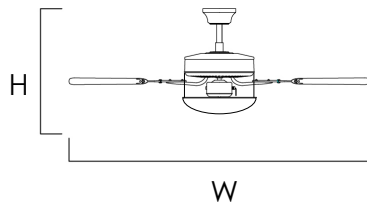

FINISHES OPTION

- Black (FTBK)
- Satin Nickel / Black (FTSNBK)

GLASS

Frosted FT

MATERIAL

Steel

RATINGS

CULus
 Dry Location
 JA8 Bulb In

ADDITIONAL

OPERATING TEMPERATURE:
 -20°C (-4°F), 40°C (104°F)

Downrod Options:

- 12" (FRD12)
- 18" (FRD18)
- 24" (FRD24)
- 36" (FRD36)
- 48" (FRD48)
- 60" (FRD60)
- 72" (FRD72)

MEASUREMENTS

MODEL DIMENSION